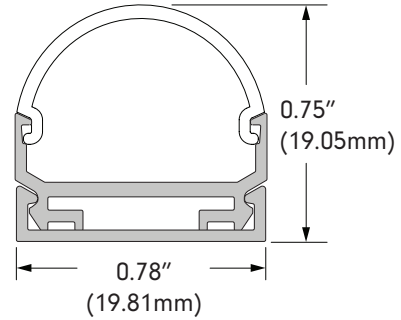

HORIZON

Design Guide

Profile & Dimensions

Available TivoTape Options - Indoor

DEFINE
SB
HO
LB

ELITE
SB
HO
VHO

ELITE+
Plus
Pro
Vision
Flow

FUSE24
RGB
RGB+W
RGB+W+W
DW
Pixle24 RGB
Pixle24 RGBW

HRIZ-EC-01
Solid End Cap

HRIZ-EC-02
Powerfeed End Cap

Photometrics (based on 30K HO)

HORIZON WITH 3000K
Delivered Lumens per foot: 195
Watts per foot: 3.3
CRI : 97
Peak Candela: 48

Diode Visibility

Opal lens