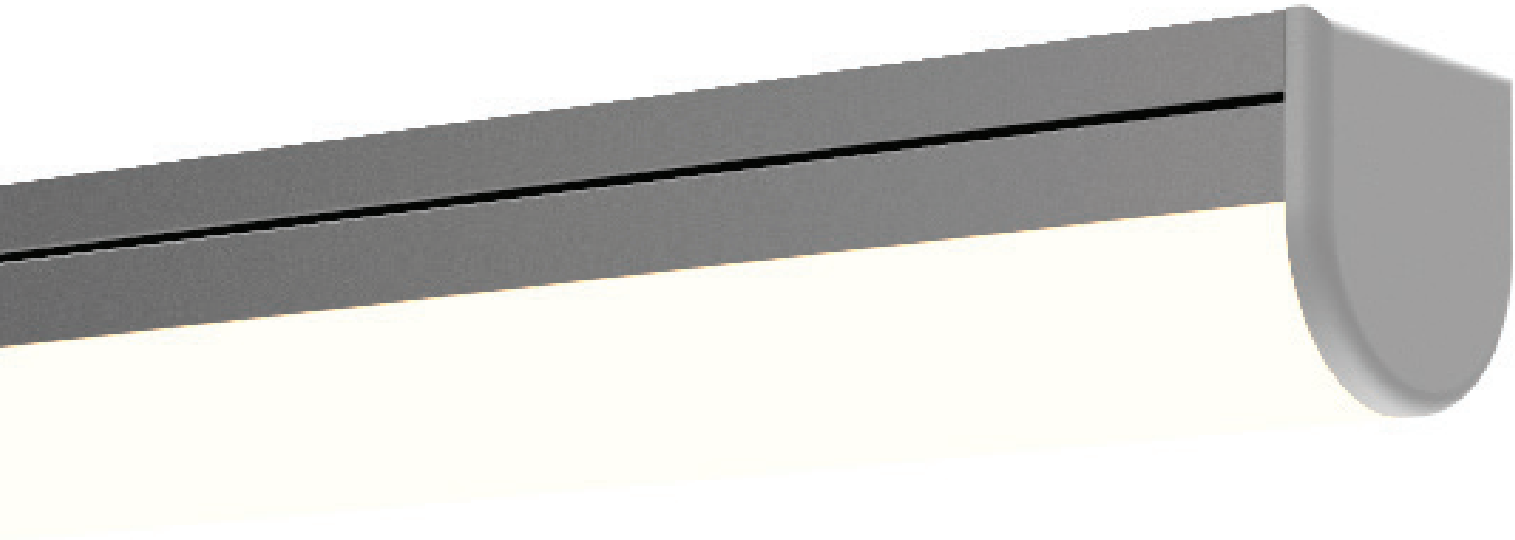

HORIZON

Design Guide

Profile & Dimensions

Available TivoTape Options - Indoor

DEFINE
SB
HO
LB

ELITE
SB
HO
VHO

ELITE+
Plus
Pro
Vision
Flow

FUSE24
RGB
RGB+W
RGB+W+W
DW
Pixle24 RGB
Pixle24 RGBW

FUSE12
PIXEL12 RGB

Available TivoTape Options - Outdoor

DEFINE
SB
HO
LB

FUSE24
RGB

FUSE12
PIXEL12 RGB

Ordering Information

HRIZ-CHAN-SLV-6.5
Silver Anodized Aluminum
Extrusion, 6.5' Lengths

HRIZ-LNS-OP-6.5
Opal lens, 6.5' Lengths

HRIZ-EC-01
Solid End Cap

HRIZ-EC-02
Powerfeed End Cap

Photometrics (based on 30K HO)

HORIZON WITH 3000K
Delivered Lumens per foot: 195
Watts per foot: 3.3
CRI : 97
Peak Candela: 48

Diode Visibility

Opal lens