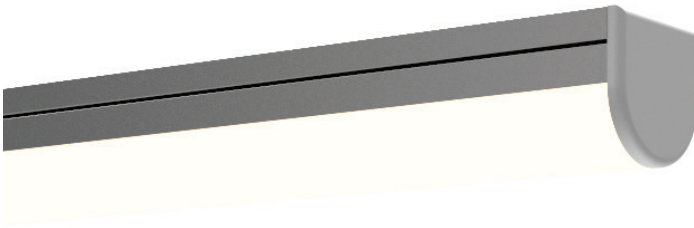

HORIZON

Design Guide

Profile & Dimensions

Available TivoTape Options - Indoor

DEFINE
SB
HO
LB

ELITE
SB
HO
VHO

ELITE+
Plus
Pro
Vision
Flow

FUSE24
RGB
RGB+W
RGB+W+W
DW
Pixle24 RGB
Pixle24 RGBW

FUSE12
PIXEL12 RGB

Available TivoTape Options - Outdoor

DEFINE
SB
HO
LB

FUSE24
RGB

FUSE12
PIXEL12 RGB

Ordering Information

HRIZ-CHAN-SLV-6.5
Silver Anodized Aluminum
Extrusion, 6.5' Lengths

HRIZ-LNS-OP-6.5
Opal lens, 6.5' Lengths

HRIZ-EC-01
Solid End Cap

HRIZ-EC-02
Powerfeed End Cap

Photometrics (based on 30K HO)

HORIZON WITH 3000K
Delivered Lumens per foot: 195
Watts per foot: 3.3
CRI : 97
Peak Candela: 48

Diode Visibility

Opal lens