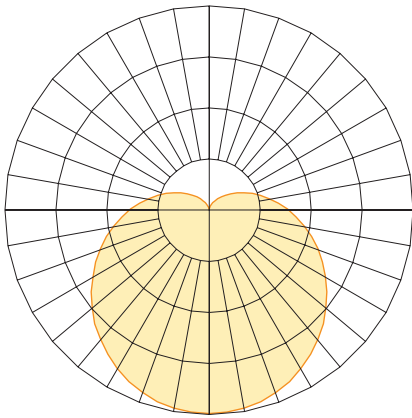

Photometrics (based on 30K HO)

HORIZON WITH 3000K
Delivered Lumens per foot: 195
Watts per foot: 3.3
CRI : 97
Peak Candela: 48

Diode Visibility

Opal lens